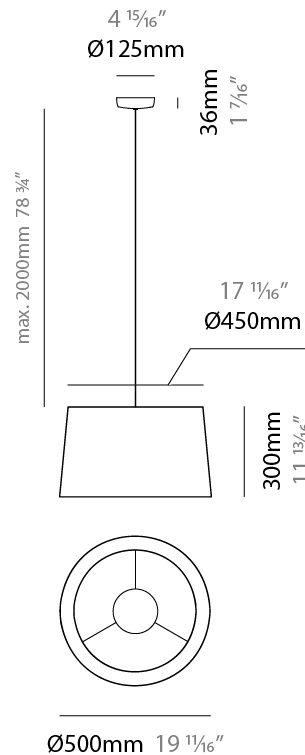

PROJECT	_____
TYPE	_____
SPECIFIER	_____
QUANTITY	_____
DATE	_____

DRUM SUSPENSION

D111060-

base number	Finish Options	Finish Options

1. To build a product code in our configurator select the specify button on the base model # product page
2. To build a manual product code on this datasheet choose from the options listed below in blue font and add the suffix to the base model #

GENERAL

Series: Drum
Brand: Ole
Division: Design
Mounting Type: Suspension
Mounting Location: Ceiling
Subcategory: Up/Down Light

PHYSICAL

Shape: Drum
Diameter (mm): 500
Diameter (in): 19 11/16
Height (mm): 300
Height (in): 11 13/16
Max. Overall Height (mm): 2300
Max. Overall Height (in): 90 9/16
Light Distribution: Direct / Indirect
Weight (kg): 2.8
Weight (lbs): 6.2
Fixture Finish: BEI / BLK / BLU / COG / DGN / GRY / MRN / MOC / MUS / OLV / SIL / STN / TER / WHI
Holder Finish: BLK
Fixture Material: Fabric Cord / Metal
Cable Details: 2000mm Cable
Upon Request: Other fabric cord colors available upon request (see downloadable finish chart)

ELECTRICAL

Number of Lamps: 1
Lamp Type: LED Retrofit
Lamp Shape: A19
Bulb Included: Bulb Not Included
Max. Wattage Per Lamp (W): 15
Lamp Base: E26
Input Voltage (V): 120
Upon Request: 277Vac / GU24

LED

OPTICAL

RATINGS AND CERTIFICATIONS

Certified By: Certified for North American Standards
IP rating: IP20